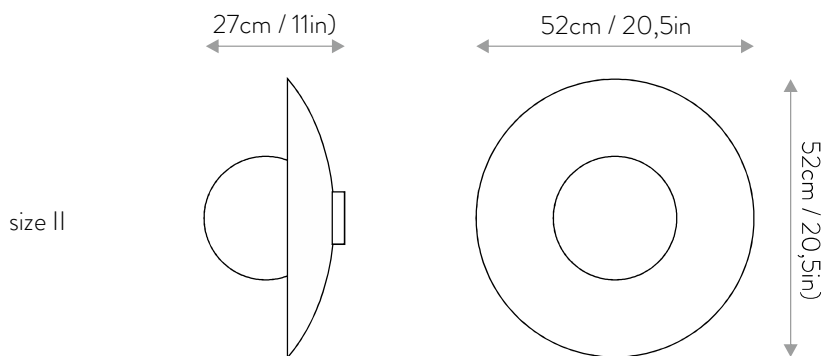

dimensions:

size I

36 cm width x 36 cm height x 27 cm depth
14 in width x 14 in height x 11 in depth

size II

52 cm width x 52 cm height x 18 cm depth
20,5 in width x 20,5 height x 17 in depth
(tolerance: 0,5 cm / 0,2 in)

weight: - size I 4 kg / 9 lb; - size II 5kg / 11lb

voltage: 120V, 240V

lamping: 3 x E27, 60W, 50-60Hz

lumens: 300 lm

color temperature: 2700 K

tightness class: IP 21

certificates: CE approved, RoHS

price: raleness of the finish

lead time: 8-10 weeks

payment terms: deposit 50 % upon order,
balance prior to shipping

production: handcrafted

customization: available

dimensions:

packing: 1 wooden boxes:

size I

42 cm x 42 cm x 25 cm, total weight 7 kg

16,5 in x 16,5 in x 10 in, total weight 15 lb

size II

58 cm x 58 cm x 34 cm, total weight 9kg

23 in x 23 in x 4 in, total weight 15 lb

packet contains: certificate, instructions, gloves, polishing sponge, mounting pins, bulb, assembly key