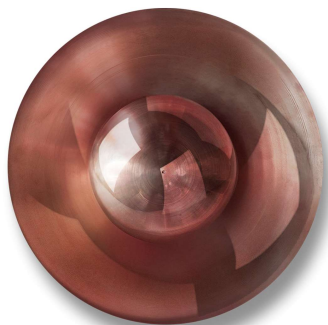

reference: Spun metal sheet, rounded and swollen forms. Light emanating from within the sphere and reflecting in the plate. Giving off a fiery light. These are perfect shapes that bring out the beauty of the brass. Captured in a minimalist elegant form. The shape is the result of a long process of searching for the perfect proportions. The lamp gives a soft decorative light..

ECLIPSE SHINE

size I 3700 euro / 3900 usd
size II 4700 euro / 4900 usd

BLANC MAT

size I 3700 euro / 3900 usd
size II 4700 euro / 4900 usd

BLANC SHINE

size I 3700 euro / 3900 usd
size II 4700 euro / 4900 usd

COPPER SHINE

size I 4600 euro / 4800 usd
size II 5600 euro / 5900 usd

AGED BRASS

size I 4600 euro / 4800 usd
size II 5600 euro / 5900 usd