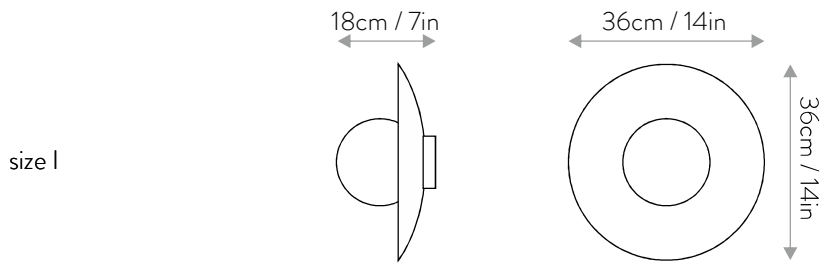

dimensions:

size I

36 cm width x 36 cm height x 27 cm depth
14 in width x 14 in height x 11 in depth

size II

52 cm width x 52 cm height x 18 cm depth
20,5 in width x 20,5 height x 17 in depth
(tolerance: 0,5 cm / 0,2 in)

weight: - size I 4 kg / 9 lb; - size II 5kg / 11lb

voltage: 120V, 240V

lamping: 3 x E27, 60W, 50-60Hz

lumens: 300 lm

color temperature: 2700 K

tightness class: IP 21

certificates: CE approved, RoHS

price: raleness of the finish

lead time: 8-10 weeks

payment terms: deposit 50 % upon order,
balance prior to shipping

production: handcrafted

customization: available

dimensions:

packing: 1 wooden boxes:

size I

42 cm x 42 cm x 25 cm, total weight 7 kg

16,5 in x 16,5 in x 10 in, total weight 15 lb

size II

58 cm x 58 cm x 34 cm, total weight 9kg

23 in x 23 in x 4 in, total weight 15 lb

packet contains: certificate, instructions, gloves, polishing sponge, mounting pins, bulb, assembly key