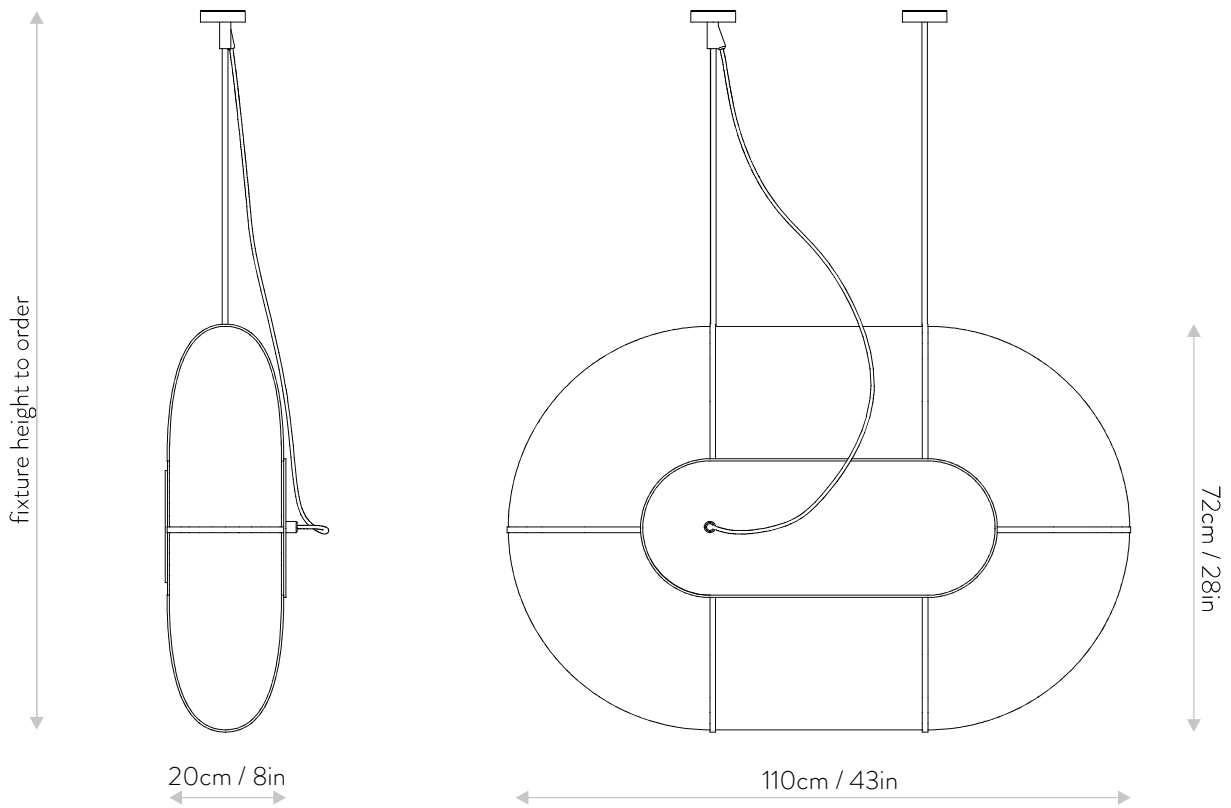

reference:

production: handcrafted

dimensions:

20 cm width x 110 cm depth x fixture height
to order min. 80 cm

8 in width x 43 in depth x fixture height to
order min. 31.5 in

(tolerance: 0,5 cm / 0,2 in)

weight: 37kg / 14.5lb

voltage: 120V, 240V

lamping: 1 2 W dimmable LED module

lumens: 800 lm

color temperature: 3000 K

tightness class: IP21

certificates: CE approved, RoHS

lead time: 10-12 weeks

payment terms: deposit 50 % upon order,
balance prior to shipping

customization: available

finished: - brass (waxed)

- nickel coating add 15 %

- copper coating add 15 %

- aged brass add 15 %

packing: 1 wooden boxes:

90 cm x 140 cm x 40 cm, total weight 50 kg

35.5 in x 55 in x 16 in, total weight 110 lb